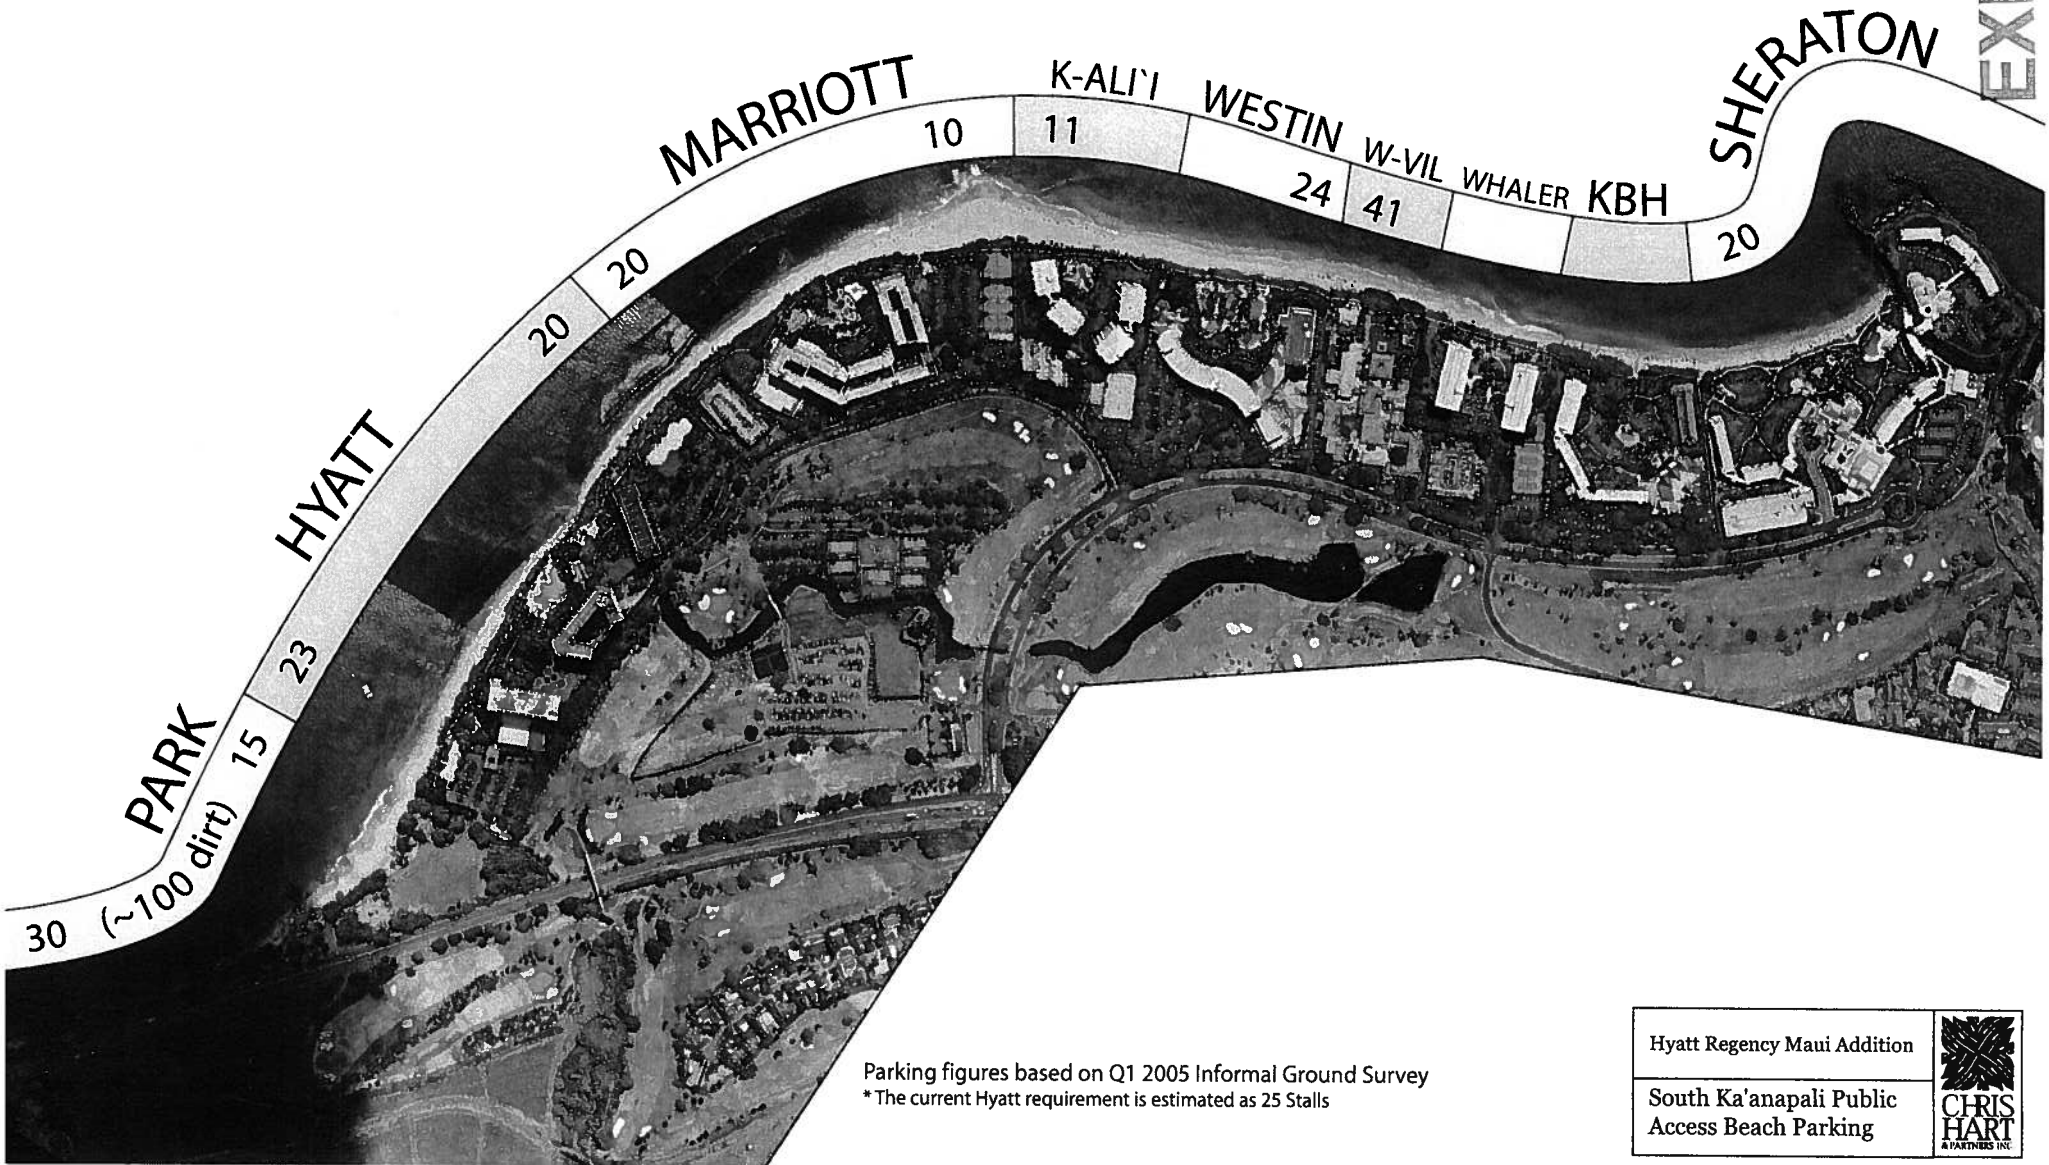

Beach Access Parking in South Ka'anapali

Parking figures based on Q1 2005 Informal Ground Survey
 *The current Hyatt requirement is estimated as 25 Stalls

Hyatt Regency Maui Addition	
South Ka'anapali Public Access Beach Parking	